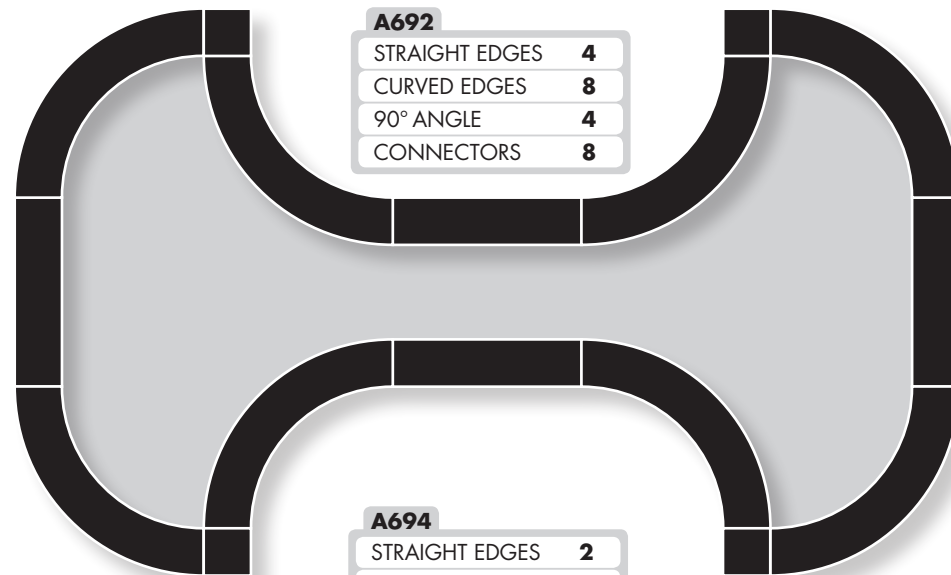

A692

STRAIGHT EDGES	4
CURVED EDGES	8
90° ANGLE	4
CONNECTORS	8