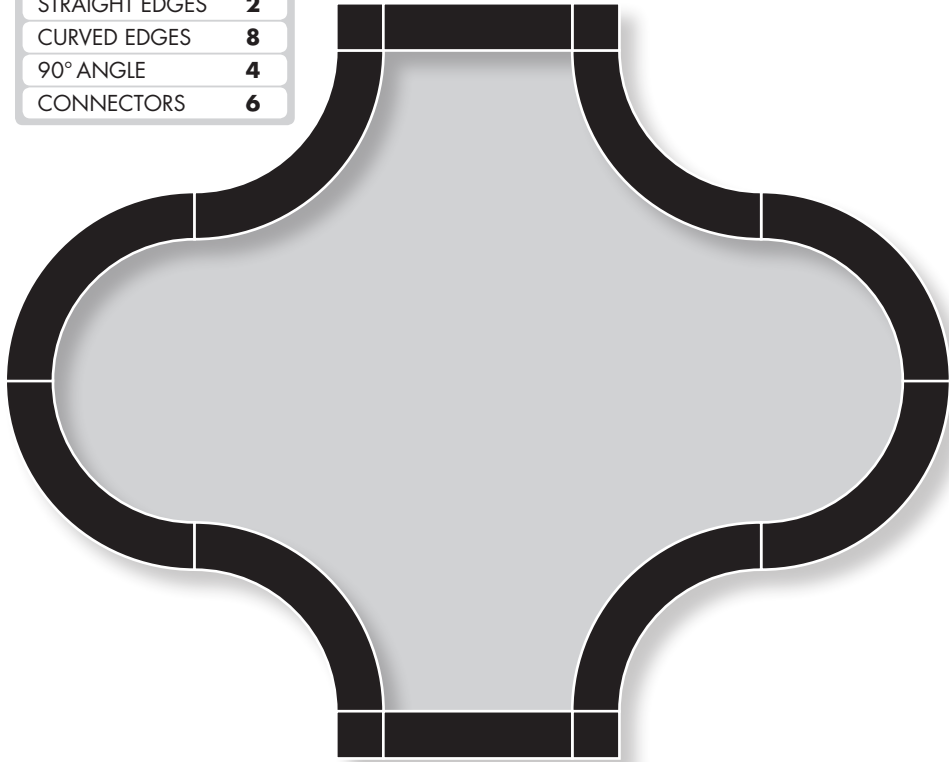

A680

STRAIGHT EDGES	2
CURVED EDGES	8
90° ANGLE	4
CONNECTORS	6