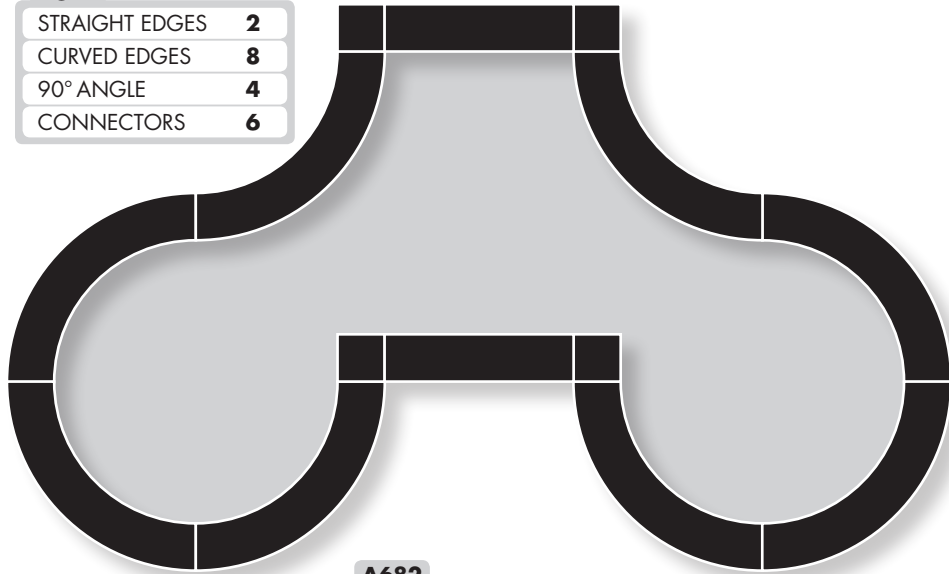

A707

STRAIGHT EDGES	4
CURVED EDGES	8
90° ANGLE	0
CONNECTORS	12

PERFECT EDGE

Accessory Kit
Instructional Manual

A677

STRAIGHT EDGES	2
CURVED EDGES	8
90° ANGLE	4
CONNECTORS	6

A682

STRAIGHT EDGES	4
CURVED EDGES	8
90° ANGLE	4
CONNECTORS	8

A678

STRAIGHT EDGES	0
CURVED EDGES	8
90° ANGLE	4
CONNECTORS	4

A690

STRAIGHT EDGES	8
CURVED EDGES	0
90° ANGLE	4
CONNECTORS	4

A747	
STRAIGHT EDGES	4
CURVED EDGES	8
90° ANGLE	0
CONNECTORS	12

A679	
STRAIGHT EDGES	2
CURVED EDGES	8
90° ANGLE	4
CONNECTORS	6

A680

STRAIGHT EDGES	2
CURVED EDGES	8
90° ANGLE	4
CONNECTORS	6

A689

STRAIGHT EDGES	0
CURVED EDGES	6
90° ANGLE	2
CONNECTORS	4

A686

STRAIGHT EDGES	0
CURVED EDGES	8
90° ANGLE	4
CONNECTORS	4

A691

STRAIGHT EDGES	2
CURVED EDGES	8
90° ANGLE	4
CONNECTORS	4