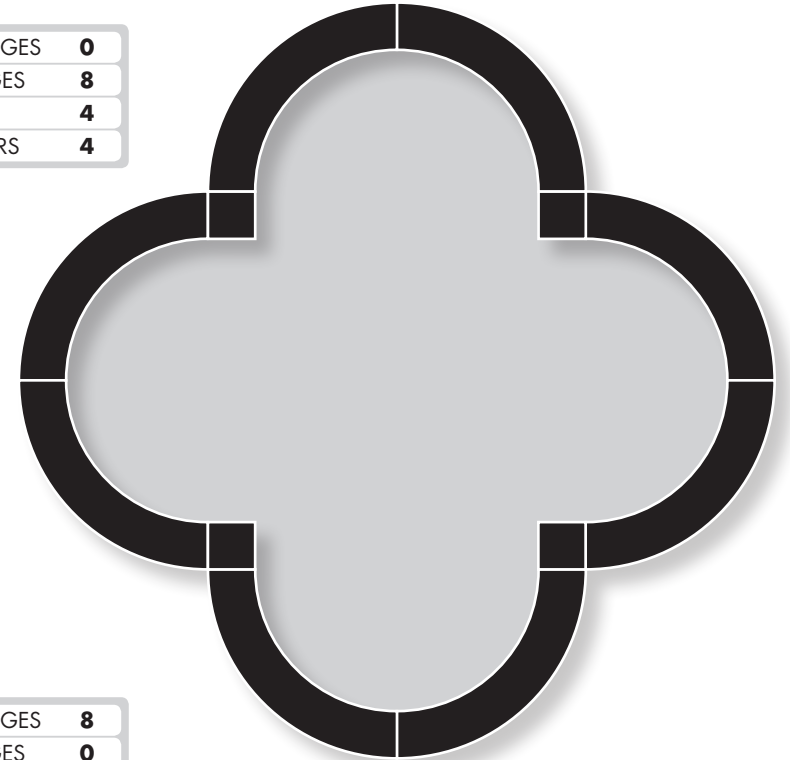

A678

STRAIGHT EDGES	0
CURVED EDGES	8
90° ANGLE	4
CONNECTORS	4