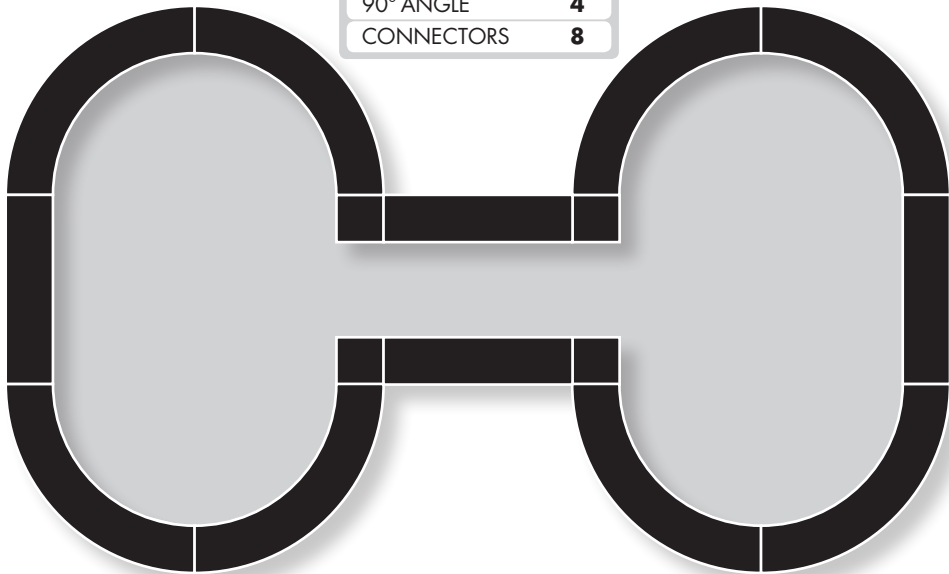

A707

STRAIGHT EDGES	4
CURVED EDGES	8
90° ANGLE	0
CONNECTORS	12

PERFECT EDGE

Accessory Kit
Instructional Manual

A677

STRAIGHT EDGES	2
CURVED EDGES	8
90° ANGLE	4
CONNECTORS	6

A682

STRAIGHT EDGES	4
CURVED EDGES	8
90° ANGLE	4
CONNECTORS	8

A678

STRAIGHT EDGES	0
CURVED EDGES	8
90° ANGLE	4
CONNECTORS	4

A690

STRAIGHT EDGES	8
CURVED EDGES	0
90° ANGLE	4
CONNECTORS	4

A747	
STRAIGHT EDGES	4
CURVED EDGES	8
90° ANGLE	0
CONNECTORS	12

A679	
STRAIGHT EDGES	2
CURVED EDGES	8
90° ANGLE	4
CONNECTORS	6

A680

STRAIGHT EDGES	2
CURVED EDGES	8
90° ANGLE	4
CONNECTORS	6

A689

STRAIGHT EDGES	0
CURVED EDGES	6
90° ANGLE	2
CONNECTORS	4

A686

STRAIGHT EDGES	0
CURVED EDGES	8
90° ANGLE	4
CONNECTORS	4

A691

STRAIGHT EDGES	2
CURVED EDGES	8
90° ANGLE	4
CONNECTORS	4