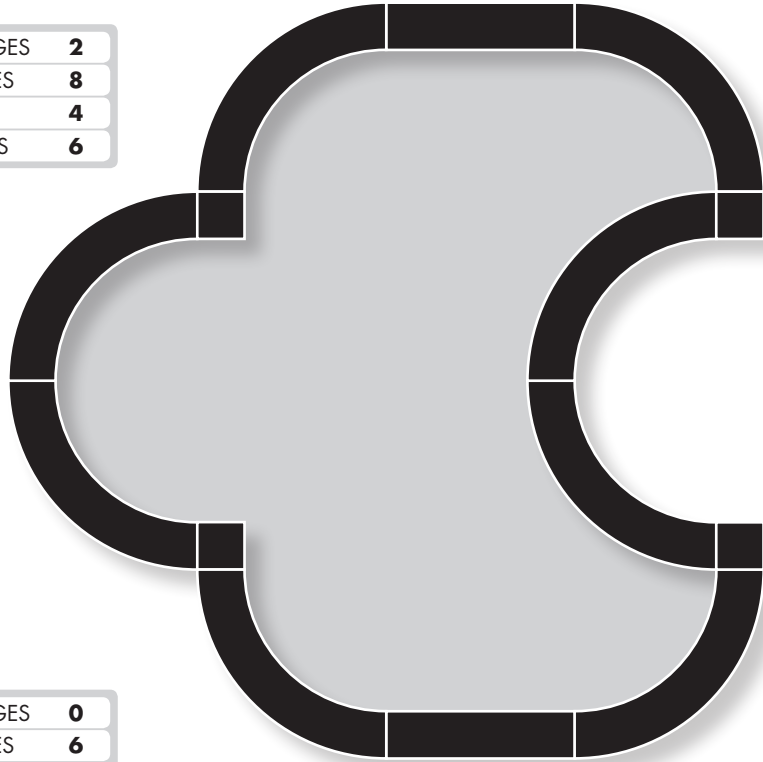

A719

STRAIGHT EDGES	2
CURVED EDGES	8
90° ANGLE	4
CONNECTORS	6